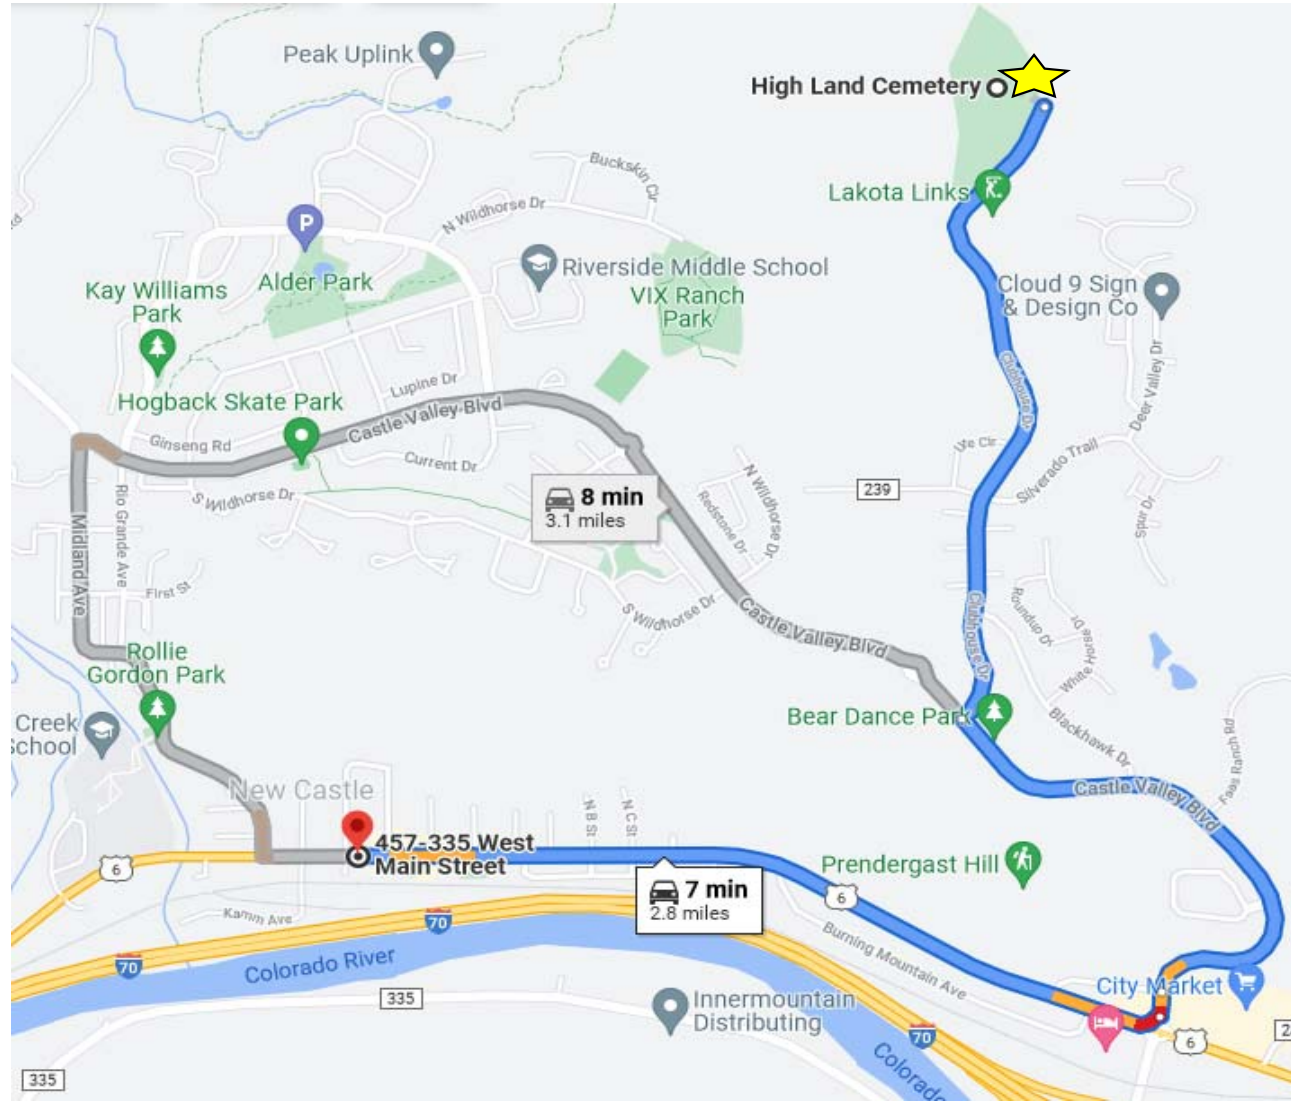

# Town of New Castle Highland Cemetery

\*The below guide is general information and may not contain recent purchases.

## Plot Names of Burials

9;3	9;9	9<5	9<;	:37	:43	:49	:55	:5;	:67	:73	:79	:85
FEES ZIEGLER HERZ VENZOR MORALES MCNEAL BYMAN	HAUSER WEST WEST GUETTLER ALVUREZ ALMEIDA	RICHARDSON MANGEOT FUENTES	JEROME STILLWELL RUIZ	ORTIZ ORTIZ VARGAS REYNOLDS PEREA HERNANDEZ HERNANDEZ RAMIREZ MUSSELL WILLIAMS WILLIAMS	JOHNSON HUFFAKER Wagler SANCHEZ SANCHEZ LARSON	FRIGGE RODRIQUEZ RODRIQUEZ	ALCORN GARLAND HAZELTON SIMONSON KLOMHAUS	WLODARSKI WLODARSKI CORRAL WINDEDAHL NORDYKE ROMERO MUNOZ THARP	MCCALL MCCALL PORTER ROHE BAILEY RIPPY RIPPY COLLINS COLLINS MCNEEL	PEARSON HUGHES GORRA GORRA HOFER NIELSEN FREI BAKER MELODY	WARINNER ROBINSON CAMPBELL HARJU CURTISS CLOWARD COLLINS COLLINS	HOLLEY SMITH SMITH MILLER MILLER MILLER MILLER KIRKMAN KIRKMAN BASLER MCKINNEY
9;8	9<3	9<:	:36	:3<	:48	:54	:5:	:66	:6<	:78	:84	:8;

# Map to Cemetery from Town Hall