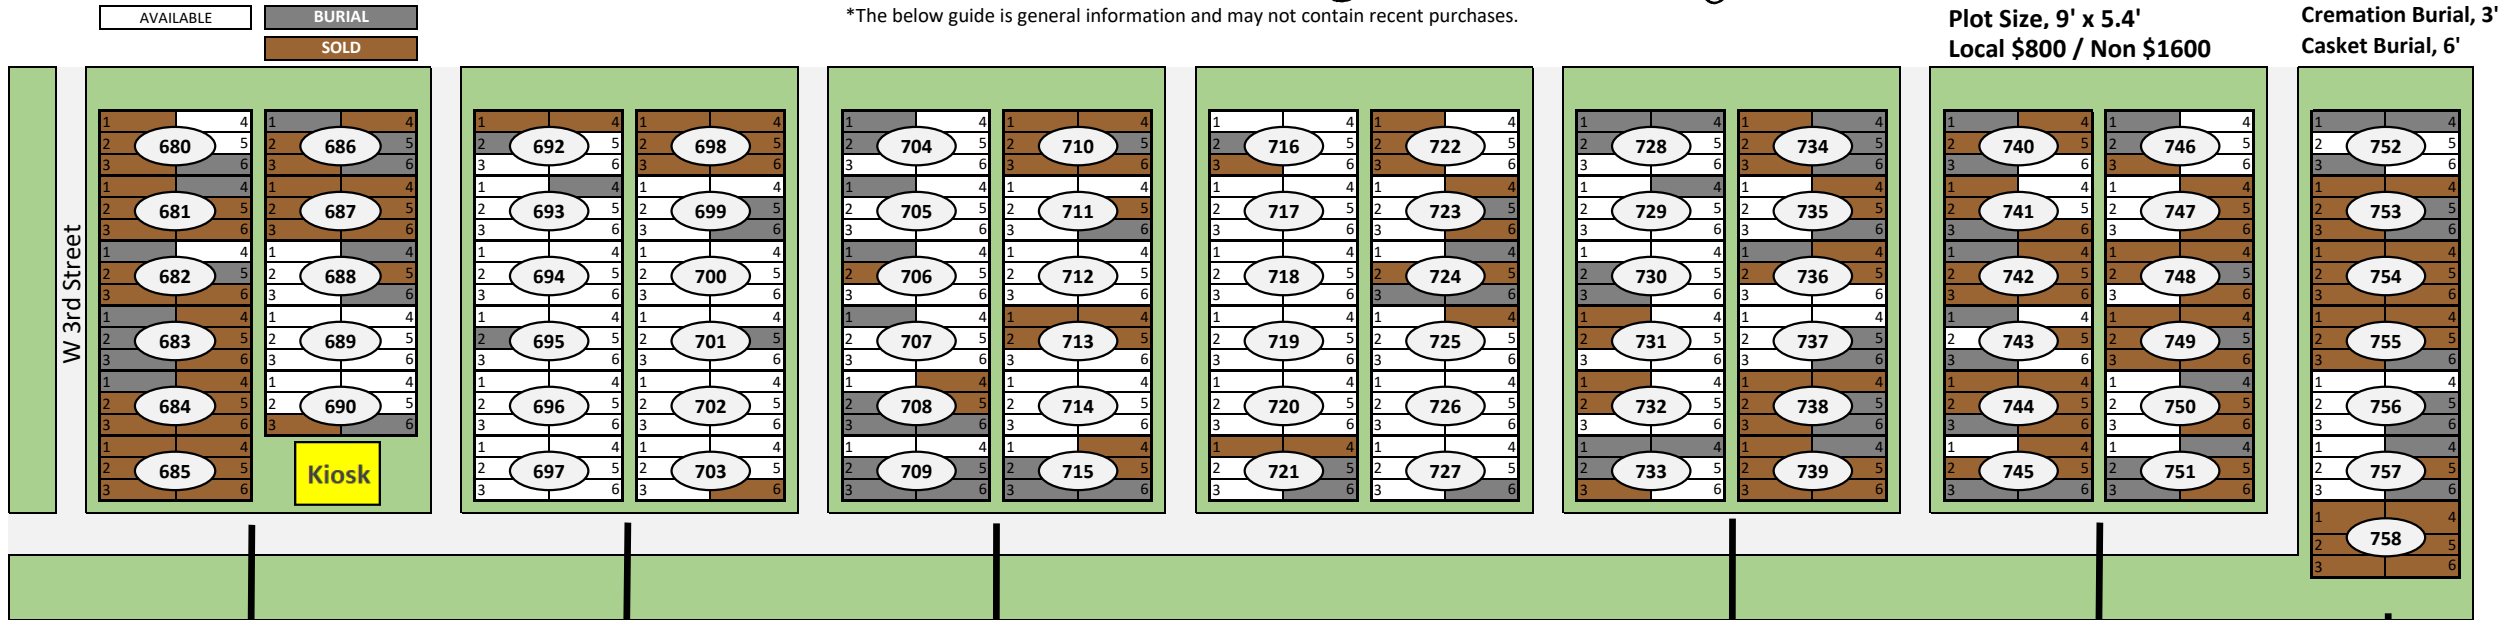

# Town of New Castle Highland Cemetery

\*The below guide is general information and may not contain recent purchases.

## Plot Names of Burials

9;3	9;9	9<5	9<;	:37	:43	:49	:55	:5;	:67	:73	:79	:85
FEES ZIEGLER HERZ VENZOR MORALES MCNEAL BYMAN	HAUSER WEST WEST GUETTLER ALVUREZ ALMEIDA	RICHARDSON MANGEOT FUENTES	JEROME STILLWELL RUIZ	ORTIZ ORTIZ VARGAS REYNOLDS PEREA HERNANDEZ HERNANDEZ RAMIREZ MUSSELL WILLIAMS WILLIAMS	JOHNSON HUFFAKER Wagler SANCHEZ SANCHEZ LARSON	FRIGGE RODRIQUEZ RODRIQUEZ	ALCORN GARLAND HAZELTON SIMONSON KLOMHAUS	WLODARSKI WLODARSKI CORRAL WINDEDAHL NORDYKE ROMERO MUNOZ THARP	MCCALL MCCALL PORTER ROHE BAILEY RIPPY RIPPY COLLINS COLLINS MCNEEL	PEARSON HUGHES GORRA GORRA HOFER NIELSEN FREI BAKER MELODY	WARINNER ROBINSON CAMPBELL HARJU CURTISS CLOWARD COLLINS COLLINS	HOLLEY SMITH SMITH MILLER MILLER MILLER MILLER KIRKMAN KIRKMAN BASLER MCKINNEY
9;8	9<3	9<:	:36	:3<	:48	:54	:5:	:66	:6<	:78	:84	:8;